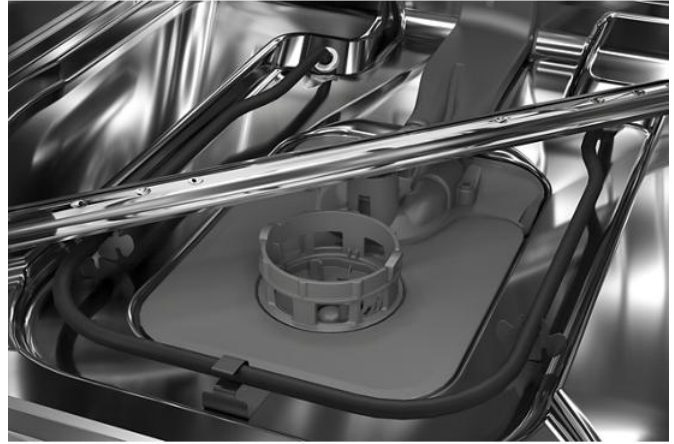

DEMO

Play music on your phone and place your cellphone in the dishwasher to show just how quiet 39 dBAs really is!

ALSO CONSIDER
KDTM404EBL

RECOMMENDED PAIRINGS

Be sure to tune into your customers' shopping priorities to bundle products across categories.

KDFE204KPS

KMHC319ESS

KFGG500ESS

KRFC300ESS

1 OUT OF 5 KITCHEN APPLIANCE TRANSACTIONS INCLUDE MORE THAN ONE PRODUCT*

08/12/2020