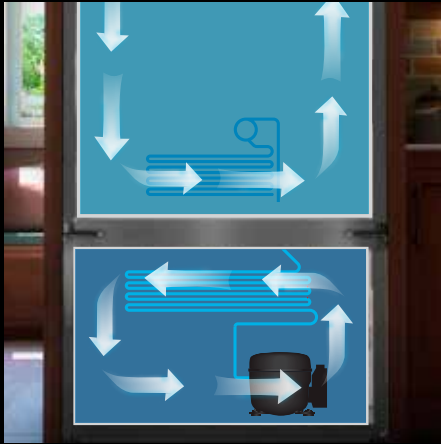

PRESERVA[®]

FOOD CARE SYSTEM

The Preserva[®] Food Care System brings the benefits of dual evaporators to our most popular freestanding refrigerator configurations. Whether your customers want the unprecedented flexibility of a 5-door refrigerator,

the stylish appeal of our French door refrigerators or the classic convenience of a side-by-side refrigerator, this innovative technology helps fresh and frozen food retain their fresh-picked flavor and texture.

SEQUENTIAL DUAL EVAPORATORS

Independent cooling systems allow for two kinds of cooling. Refrigerated food gets the high humidity needed to keep it fresher longer. And inside the freezer, the air stays cold and dry to minimize freezer burn.

PRODUCE PRESERVER

An ethylene-absorption cartridge helps delay over-ripening. Ethylene gas is produced by certain fruits and vegetables which should be stored separately from ethylene-sensitive items.

FRESHFLOW™ AIR FILTER