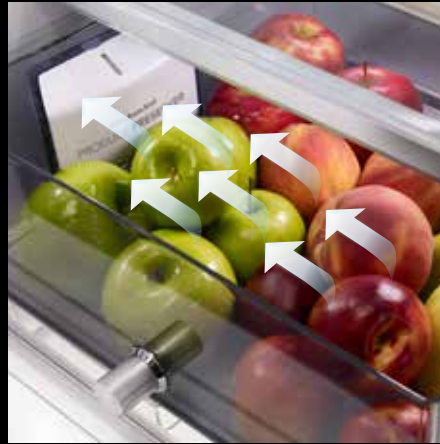

PRESERVA[®]

FOOD CARE SYSTEM

The Preserva[®] Food Care System brings the benefits of dual evaporators to our most popular freestanding refrigerator configurations. Whether your customers want the unprecedented flexibility of a 5-door refrigerator,

the stylish appeal of our French door refrigerators or the classic convenience of a side-by-side refrigerator, this innovative technology helps fresh and frozen food retain their fresh-picked flavor and texture.

SEQUENTIAL DUAL EVAPORATORS

Independent cooling systems allow for two kinds of cooling. Refrigerated food gets the high humidity needed to keep it fresher longer. And inside the freezer, the air stays cold and dry to minimize freezer burn.

PRODUCE PRESERVER

An ethylene-absorption cartridge helps delay over-ripening. Ethylene gas is produced by certain fruits and vegetables which should be stored separately from ethylene-sensitive items.

FRESHFLOW™ AIR FILTER