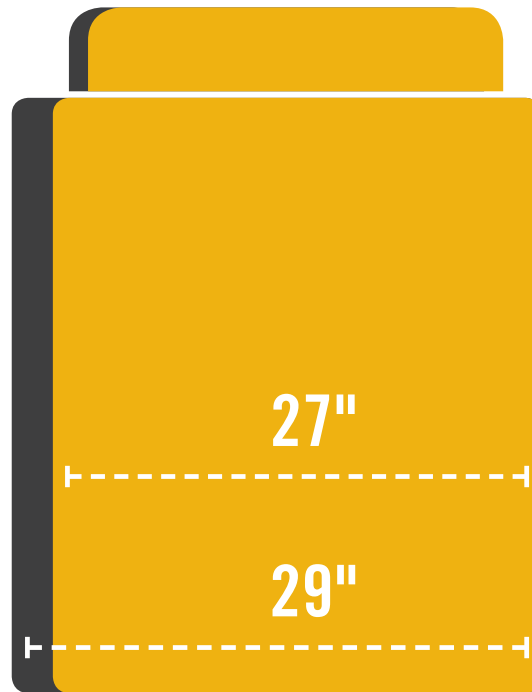

WED7500GW

7.4 CU. FT. 27" WIDE ELECTRIC DRYER
WITH HAMPER DOOR

Shown in White
Also available in Chrome Shadow
Gas model available: WGD7500G
Pair with washer: WTW7500G

Whirlpool®

1

QUALIFY YOUR CUSTOMER

Do you have any space constraints in the area you'd like to place your laundry pair?

Intuitive Touch Controls allow customers to choose "what" they're drying and "how" to dry it, providing the right dry for each load.

3

FEWER LOADS

7.4 cu. ft. capacity offers plenty of room to handle large loads, so customers can avoid drying multiple loads.

DEMO

Using a tape measure, show customers how much room they can save with a 27" wide dryer that is 2" narrower than a standard 29" wide model.

WANT TO LEARN MORE?

Advantage App: Download the Whirlpool® Top Load Laundry Resource Guide for more in-depth information on the entire line of Whirlpool® top load laundry.