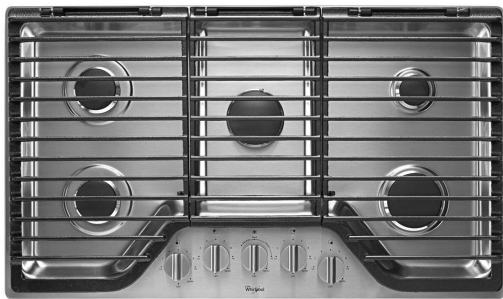

DEMO

Show customers how easy it is to access cooktop spills by asking them to lift the grates. Tell them how the hinges keep the grates in place so cleaning cooktop spills is done in a snap. Don't forget to mention that the grates are removable and dishwasher-safe.

ALSO CONSIDER
WCG97US6DS

RECOMMENDED PAIRINGS

Be sure to tune into your customers' shopping priorities to bundle products across categories.

WDT730PAHZ

WVW7330JS

WOS51EC0HS

WRB329DMBM

1 OUT OF 5 KITCHEN APPLIANCE TRANSACTIONS INCLUDE MORE THAN ONE PRODUCT*

04/07/2020

w3. Model meets applicable ADA requirements and must be installed in compliance with the current ADA standards.

®/TM © 2020 Whirlpool. All rights reserved. All other trademarks are owned by their respective companies.

Whirlpool®