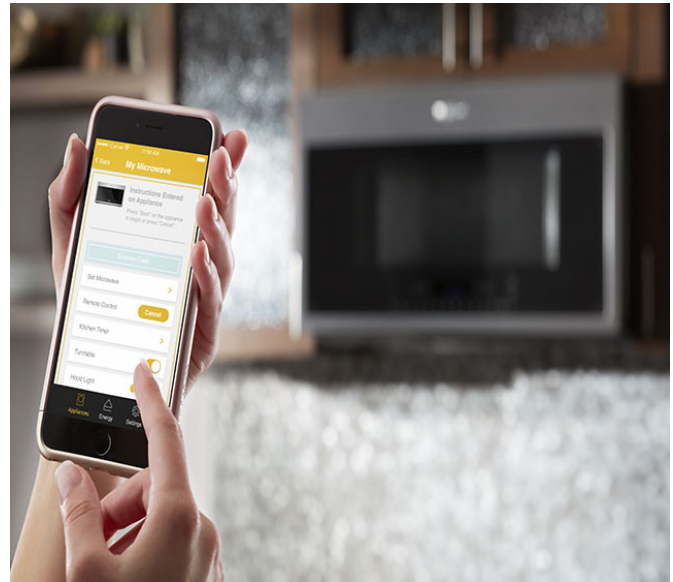

WOS51EC0H

Whirlpool® 5.0 cu. ft. Smart Single Wall Oven with Touchscreen

Dimensions: h: 28 3/4" w: 30" d: 26 7/16"

START THE CONVERSATION

How often do you use your smart phone to look up recipes or set timers in the kitchen?

THIS MODEL OFFERS:

Smart Wall Oven

TOP FEATURES

SMART WALL OVEN

Send cooking instructions to the oven from your smartphone, control your kitchen with voice commands using a compatible voice-enabled device. Appliance must be set to remote enable. WiFi & App Required. Features subject to

3.5" LCD TOUCHSCREEN

Get instant access to the settings you use most with a touchscreen that learns, adapts and suggests customized presets based on your family's routines..

FROZEN BAKE™ TECHNOLOGY

Skip preheating and cook frozen favorites like pizza and lasagna in fewer steps.

DID YOU KNOW?

As of 2019, smart appliances can be found in 13.6% of US households - this number is projected to double by 2023.

DEMO

Power up this smart wall oven on your sales floor and connect to wifi. Walk through the Whirlpool App with your customers to demonstrate how remote access to their wall oven will help them care smarter. Remind your customers that this oven can also be controlled using a compatible voice-enabled device.