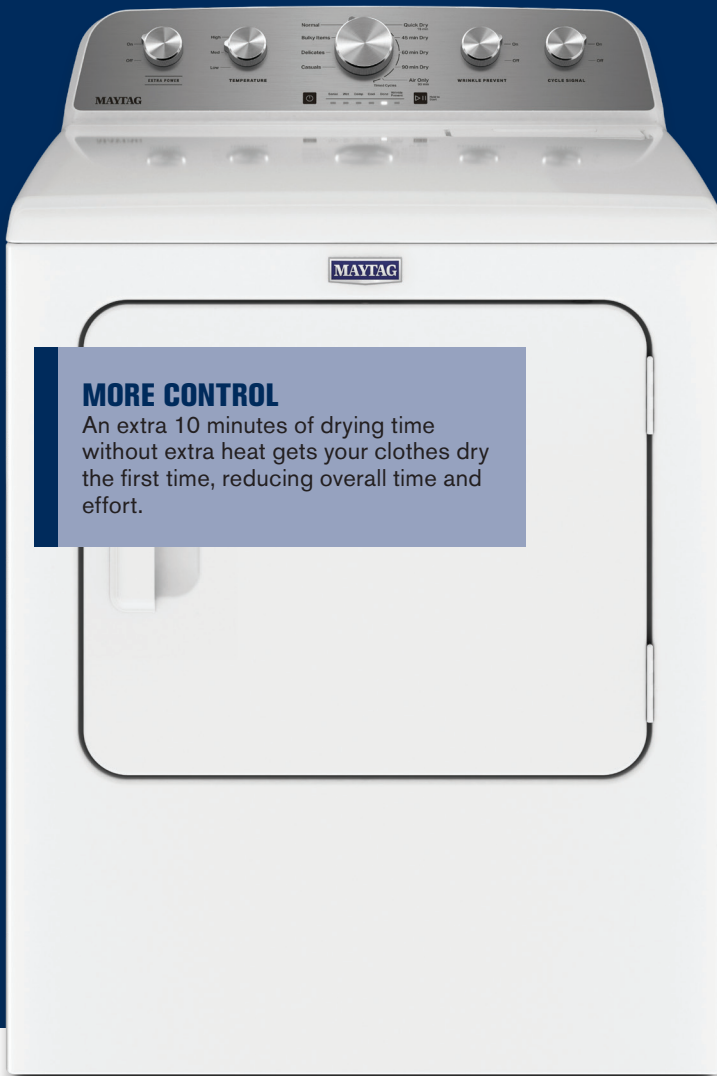

MAYTAG® TOP LOAD LAUNDRY

HOW TO SELL THE DRYER ME/GD5035MW & ME/GD5430MW

MORE CONTROL

An extra 10 minutes of drying time without extra heat gets your clothes dry the first time, reducing overall time and effort.

STEAM REFRESH

Skip the wash with Steam Refresh cycle to quickly revive clothes.

ME/GD5035MW
7.0 CU. FT. TOP LOAD DRYER

ME/GD5430MW
7.0 CU. FT. TOP LOAD DRYER

SPEED UP YOUR LAUNDRY WITH BOOSTED DRYING POWER