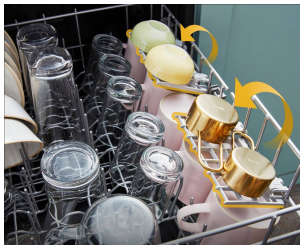

TOP FEATURES

1

THREE 5" CUP SHELVES

Free up extra space with Three 5" Cup Shelves.