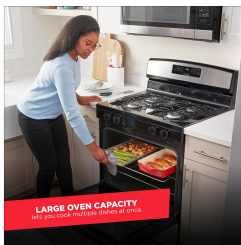

AMANA®

AMANA® 30-INCH GAS RANGE WITH BAKE ASSIST TEMPS

Dimensions: h: 46 1/4" w: 29 7/8" d: 27 5/24"

Colors: Black Stainless Steel White

AGR6303MM

START THE CONVERSATION

How often do you use multiple baking trays or casserole dishes?

TOP FEATURES

1

LARGE OVEN CAPACITY

5.1 Cu. Ft. Oven Capacity lets you cook multiple dishes at once

2

VERSATILE COOKTOP

Versatile Cooktop has multiple burner options up to 15,000 BTUs

3