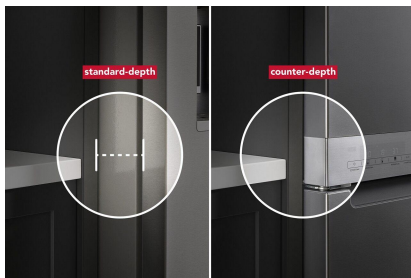

Agenda

KitchenAid® French Door Bottom Mount
Lineup

Competitive Landscape

Resources

Premium Aesthetics & Organization keep cooks in the flow!

Premium Design Inside & Out

PrintShield™ Finish

Counter-Depth

Platinum-Colored Interior with LED Lighting

Makes Colorful Foods POP!

Flexible Organization

Side-by-Side Freezer

Sliding Storage Trays

with wood-look finish

ASK

What is the door configuration of your current refrigerator? What do you like/dislike about it?

TELL

A French Door refrigerator on top, combined with Side-by-Side freezer compartments on bottom, offers flexibility to keep ingredients organized and easily accessible. No need to dig in this freezer to find ingredients you need.