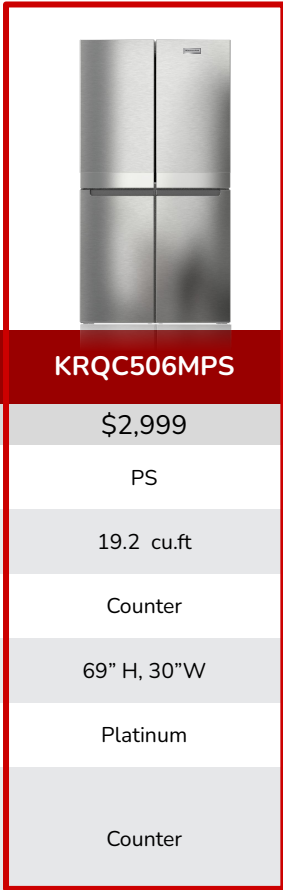

KitchenAid® KRQC506MPS

Sales Training
Product Presentation

Agenda

KitchenAid® French Door Bottom Mount Lineup

Competitive Landscape

Resources

KitchenAid® French Door Bottom Mount Plan To Sell

KitchenAid®

	KRFC300ESS	KRQC506MPS	KRFF577HPS	KRFC302ESS	KRMF706ESS	KRFC704FPS
MSRP	\$2,799	\$2,999	\$3,699	\$3,899	\$4,499	\$4,899
Colors	WH, BL, SS,	PS	BS, PS	PS	SS, BS	BS, PS, SS
Capacity	20 cu. ft.	19.2 cu.ft	27 cu. ft.	22 cu.ft	26 cu. ft.	23.8 cu. ft.
Depth	Counter	Counter	Full	Counter	Full	Counter
Size	69" H, 30"W	69" H, 30"W	70"H, 36"W	69" H, 30"W	70" H, 36"W	72" H, 36" W
Interior Color	White	Platinum	Platinum	White	Platinum	Platinum
Depth	Counter	Counter	Full	Counter	Full	Counter

Whirlpool Corporation Confidential

KitchenAid® 19.2 Cu Ft Counter-Depth 4-Door Refrigerator

KRQC506MPS

4-Door Counter-Depth Design

4-Door Design has French Door refrigerator, Side-by-Side freezer while Counter-Depth Design creates a seamless built-in look