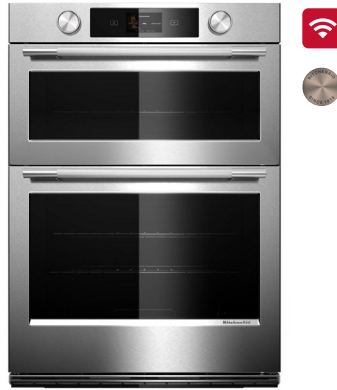

KOEC727/30S

- Microwave Convection Cooking (upper)
- Even-Heat™ True Convection
- Temperature Probe
- SatinGlide™ Roll-Out Extension Rack
- Smart Appliance*
- + **Backlit Knobs**
- + **Personalization**
- + **Air Fry, Fresh Pizza, Slow Cook & Slow Roast Modes**
- + **Steam Bake Mode with Tray**
- + **Assisted Cook Cycles**
- + **LCD Touchscreen Display**
- FIT System Limited Guarantee**