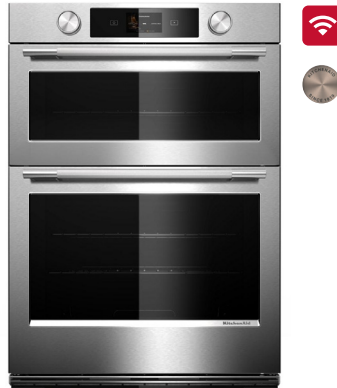

KOEC930S

- Microwave Convection Cooking (upper)
- Even-Heat™ True Convection
- Temperature Probe
- Smart Appliance*
- + **Live Look-in**
- + **Smart Vision with Food Recognition and Doneness Detection**
- + **Dehydrate**
- Backlit Knobs
- Personalization
- Slow Roast & Slow Cook
- Fresh Pizza Mode
- Steam Bake Mode with Tray
- Assisted Cooking Modes
- LCD Touchscreen Display
- FIT System Limited Guarantee**

UNDERSTAND THE MODEL NUMBERS

Use this handy tool to decode the model numbers for KitchenAid brand's built-in oven lineup.

KOES730SPS
BRAND

K = KitchenAid®

KOES730SPS
PLATFORM

O = Wall Oven

KOES730SPS
CONFIGURATION

C = Coil   E = Other Electric
D = Dual Fuel   S = Single

KOES730SPS
PHYSICAL ATTRIBUTE

C = Combo Oven   D = Double Oven
S = Single Oven
E = Even-Heat™ True Convection

KOES730SPS
SERIES

1-8 = Higher series numbers are more highly featured
9 = Commercial-Style

KOES730SPS
WIDTH

27 = 27"   30 = 30"

KOES730SPS
YEAR OF LAUNCH

H = 2018   S = 2025
P = 2023

KOES730SPS
COLOR

WH = White   SS = Stainless Steel
JP = Juniper   BE = Black Ore
PS = Fingerprint Resistant Stainless
BS = Fingerprint Resistant Black Stainless
PL = Porcelain White