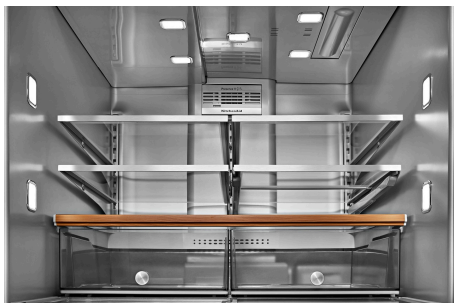

KitchenAid®

KRMF536R

26.2 CU. FT. MULTI-DOOR FRENCH DOOR
REFRIGERATOR WITH PLATINUM INTERIOR

Dimensions: h: 70.125" w: 35.75" d: 36.375"

Colors:  Black Stainless  PrintShield Stainless

START THE CONVERSATION

Do you notice how your food "pops" with the platinum-colored interior?

TOP FEATURES

1

SIGNATURE PLATINUM INTERIOR

Signature Platinum Interior wows with wood-look trim and metallic accents

2

FRESHCHILL™ FULL-WIDTH REFRIGERATED DRAWER

FRESHCHILL Full-Width Drawer with custom settings for what you're storing

3

THREE-TIER FREEZER DRAWER WITH PIZZA POCKET

Three-Tier Freezer Drawer conveniently organizes frozen foods

DID YOU KNOW?

Consumers are increasingly seeking ways to elevate their everyday routines and surroundings. They crave moments of beauty and luxury, even in the most mundane tasks like grocery shopping or meal preparation.

HOW TO DEMONSTRATE

SIGNATURE PLATINUM INTERIOR

Open Refrigerator doors to point out platinum colored interior, (helps if the unit is plugged in and in demo mode) Bring an item such as a red apple, and place it inside to show how the color pops.