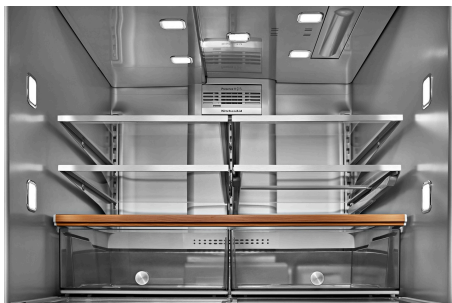

KitchenAid®

KRMF536R

26.2 CU. FT. MULTI-DOOR FRENCH DOOR
REFRIGERATOR WITH PLATINUM INTERIOR

Dimensions: h: 70.125" w: 35.75" d: 36.375"

Colors:  Black Stainless  PrintShield Stainless

START THE CONVERSATION

Do you notice how your food "pops" with the platinum-colored interior?

TOP FEATURES

1

SIGNATURE PLATINUM INTERIOR

Signature Platinum Interior wows with wood-look trim and metallic accents

2

FRESHCHILL™ FULL-WIDTH REFRIGERATED DRAWER

FRESHCHILL Full-Width Drawer with custom settings for what you're storing

3

THREE-TIER FREEZER DRAWER WITH PIZZA POCKET

Three-Tier Freezer Drawer conveniently organizes frozen foods

DID YOU KNOW?

Consumers are increasingly seeking ways to elevate their everyday routines and surroundings. They crave moments of beauty and luxury, even in the most mundane tasks like grocery shopping or meal preparation.

HOW TO DEMONSTRATE

SIGNATURE PLATINUM INTERIOR

Open Refrigerator doors to point out platinum colored interior, (helps if the unit is plugged in and in demo mode) Bring an item such as a red apple, and place it inside to show how the color pops.