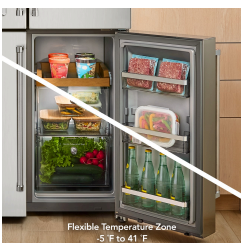

3

FLEXIBLE TEMPERATURE ZONE

Adjust Flexible Temperature Zone from -5° to 41° to suit your needs