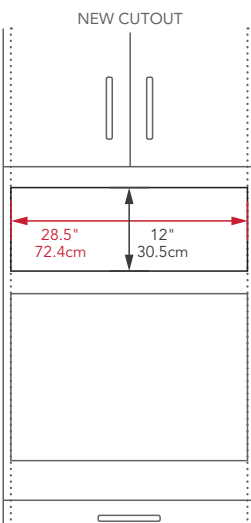

INNOVATIVE DESIGN FOR EASY INSTALLATION

Slim Trim Kit