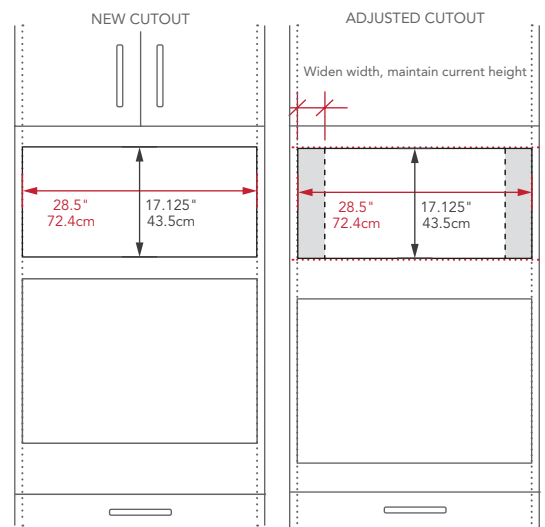

Standard Trim Kit

NOTE: Renderings for representation purposes only. Actual product may vary.
MAP is minimum advertised price for co-operative advertising purposes. Dealer alone determines actual retail and advertised prices. ^{TM} © 2021 KitchenAid. All rights reserved. TRG27882.