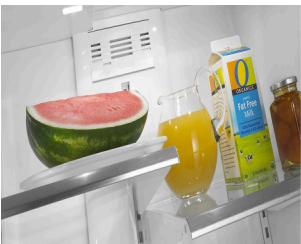

MBF2258FE

**33-INCH WIDE BOTTOM MOUNT
REFRIGERATOR - 22 CU. FT.**

Dimensions: h: 70" w: 32.625" d: 33.375"

Colors: Black Black-on-Black

Fingerprint Resistant Stainless Steel White

White-on-White

START THE CONVERSATION

Where do you store party platters or deli trays in your current refrigerator?

TOP FEATURES

1

FULL-WIDTH DELI DRAWER

Store wide items in the full-width deli drawer.

2

BRIGHTSERIES™ LED LIGHTING

Keep food looking as good as it tastes. Light is cast inside the refrigerator so food looks like it's supposed to.

3

HUMIDITY-CONTROLLED FRESHLOCK™ CRISPERS

Help keep your greens tasting great and your fruits full of flavor.

DID YOU KNOW?

63% of consumers say that the most valued functional aspect of their kitchen is the ease to store and find things,(1) which makes the space-saving platter pocket a helpful addition to their refrigerator.