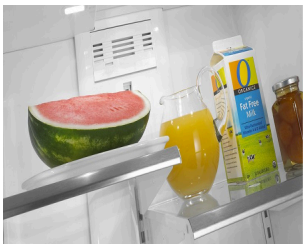

MBF2258FE

**33-INCH WIDE BOTTOM MOUNT
REFRIGERATOR - 22 CU. FT.**

Dimensions: h: 70" w: 32.625" d: 33.375"

Colors: Black Black-on-Black

Fingerprint Resistant Stainless Steel White

White-on-White

START THE CONVERSATION

Where do you store party platters or deli trays in your current refrigerator?

TOP FEATURES

1

FULL-WIDTH DELI DRAWER

Store wide items in the full-width deli drawer.

2

BRIGHTSERIES™ LED LIGHTING

Keep food looking as good as it tastes. Light is cast inside the refrigerator so food looks like it's supposed to.

3

HUMIDITY-CONTROLLED FRESHLOCK™ CRISPERS

Help keep your greens tasting great and your fruits full of flavor.

DID YOU KNOW?

63% of consumers say that the most valued functional aspect of their kitchen is the ease to store and find things,(1) which makes the space-saving platter pocket a helpful addition to their refrigerator.