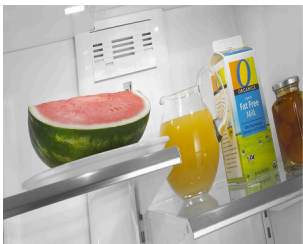

MBF2258FE

**33-INCH WIDE BOTTOM MOUNT
REFRIGERATOR - 22 CU. FT.**

Dimensions: h: 70" w: 32.625" d: 33.375"

Colors:  Fingerprint Resistant Stainless Steel

START THE CONVERSATION

Where do you store party platters or deli trays in your current refrigerator?

TOP FEATURES

1

FULL-WIDTH DELI DRAWER

Easily store wide items like party platters and sheet cakes in the full-width drawer.

2

BRIGHTSERIES™ LED LIGHTING

Keep food looking as good as it tastes. Light is cast inside the refrigerator so food looks like it's supposed to. BrightSeries™ LED lighting casts a bright, white light and uses less energy than incandescent bulbs.

3

HUMIDITY-CONTROLLED FRESHLOCK™ CRISPERS

Humidity-controlled FreshLock™ crispers help keep your greens tasting great and your fruits full of flavor. With the added power of the FreshFlow™ produce preserver you will keep your fruit and vegetables fresh longer.*

DID YOU KNOW?

63% of consumers say that the most valued functional aspect of their kitchen is the ease to store and find things,(1) which makes the space-saving platter pocket a helpful addition to their refrigerator.
(1)2017 Houzz Survey based on 2016 renovations.