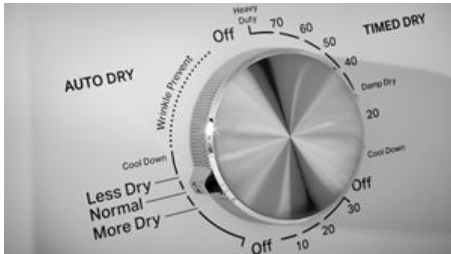

DID YOU KNOW? Overdrying not only wrinkles your clothes but also damages the fibers, leading to fading and shrinkage

HOW TO DEMONSTRATE

AUTO DRY

Point to the Auto Dry Cycle and explain that you don't have to set a specific time. Auto dry will automatically adjust the drying time based on the monitored temperature inside.

ADDITIONAL PRODUCTS TO CONSIDER

Be sure to tune into your customers' shopping priorities to bundle products across categories