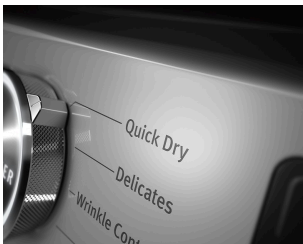

## START THE CONVERSATION

How often do you find that your pockets or inseams are damp when you pull them from the dryer?

### EXTRA POWER BUTTON

When heavy jeans get mixed in the dryer with thin shirts, push the Extra Power button to help get thick fabrics, pockets, hems and seams drier the first time.(1) This feature helps prevent underdrying mixed loads by adding extra time to any cycle. Monitor and control your appliance when you're away from home.(2) Receive notifications and alerts that help you manage laundry, avoid unnecessary service calls, maintain your machine and help ensure dependable...