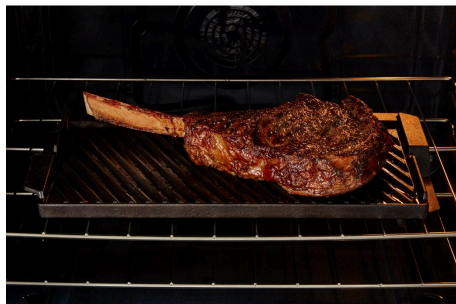

DID YOU KNOW?

Our max temperature is 550F. After preheating the oven and the reversible cast iron grill/griddle accessory, a consumer can get a delicious charred grill taste and make burgers in 6 minutes, veggies in 10 minutes, and shrimp skewers in 4 minutes.

HOW TO DEMONSTRATE

GRILL MODE

Open the oven door and insert the grill accessory into the oven, showing your customer how it locks into place on the rack. Tell them how the delicious grill taste can come right from your kitchen, extending grilling season to all year, so you can get the perfect sear all year.

ADDITIONAL PRODUCTS TO CONSIDER

Be sure to tune into your customers' shopping priorities to bundle products across categories