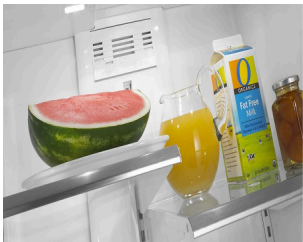

### FINGERPRINT RESISTANT STAINLESS STEEL

Easy-to-clean, fingerprint resistant stainless steel helps prevent smudges and keeps your refrigerator looking good on the outside.

2

### HUMIDITY-CONTROLLED FRESHLOCK™ CRISPERS

Help keep your greens tasting great and your fruits full of flavor.

3

### BRIGHTSERIES™ LED LIGHTING

Keep food looking as good as it tastes. Light is cast inside the refrigerator so food looks like it's supposed to.

**DID YOU KNOW?** Maytag brand now offers fingerprint resistant stainless steel as a color option across all kitchen appliance categories.