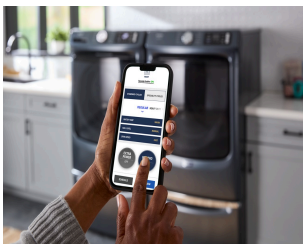

MFW7020R

SMART PET PRO FRONT LOAD
WASHER - 5.0 CU. FT.

Dimensions: h: 38.625" w: 27" d: 32.9375"

Colors:  Blue Carbon  Volcano Black  White

START THE CONVERSATION

Do you find yourself constantly battling pet hair on your clothes?

2

EXTRA POWER

The Extra Power button boosts stain fighting on any wash cycle with an intense pre-wash and extra agitation so you can walk away while stains wash away.

3

SMART APPLIANCE

Stay in control and efficiently manage laundry from anywhere.* Remotely start or stop your appliance and get end of cycle notifications so no load is left behind. Get step-by-step pretreating instructions in the Stain Guide to take on everyday tough stains and maximize the power of your Maytag® appliances.