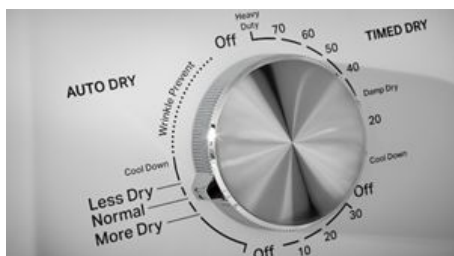

MGD4005S

TOP LOAD GAS WRINKLE PREVENT
DRYER - 7.0 CU. FT.

Dimensions: h: 43" w: 29" d: 28.5"

Colors: White

START THE CONVERSATION

Do you ever find yourself pulling clothes out of the dryer only to realize they're overdried and wrinkled?

TOP FEATURES

1

AUTO DRY

Help prevent overdrying with the Auto Dry setting that senses when clothes have reached the right moisture content and stops the cycle.

2

WRINKLE PREVENT OPTION

Don't worry about forgetting to take laundry out of the dryer. The Wrinkle Prevent option intermittently tumbles clothes after the cycle ends to help prevent wrinkles from forming.

3

HAMPER DOOR

Sweep laundry onto the open hamper style door and keep it off the floor. The latch-free door drops down and closes seamlessly, giving you a sturdy platform for unloading, folding and stacking.

DID YOU KNOW? Overdrying not only wrinkles your clothes but also damages the fibers, leading to fading and shrinkage

HOW TO DEMONSTRATE

AUTO DRY

Point to the Auto Dry Cycle and explain that you don't have to set a specific time. Auto dry will automatically adjust the drying time based on the monitored temperature inside.