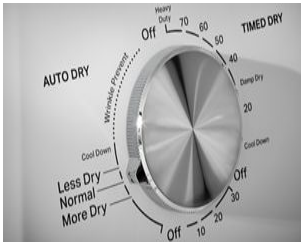

MGD4005S

TOP LOAD GAS WRINKLE PREVENT
DRYER - 7.0 CU. FT.

Dimensions: h: 43" w: 29" d: 28.5"

Colors: White

START THE CONVERSATION

Do you ever find yourself pulling clothes out of the dryer only to realize they're overdried and wrinkled?

TOP FEATURES

1

AUTO DRY

Help prevent overdrying with the Auto Dry setting that senses when clothes have reached the right moisture content and stops the cycle.

2

WRINKLE PREVENT OPTION

Don't worry about forgetting to take laundry out of the dryer. The Wrinkle Prevent option intermittently tumbles clothes after the cycle ends to help prevent wrinkles from forming.

3

HAMPER DOOR

Sweep laundry onto the open hamper style door and keep it off the floor. The latch-free door drops down and closes seamlessly, giving you a sturdy platform for unloading, folding and stacking.