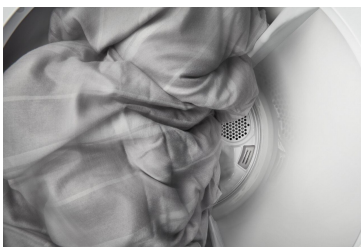

MAYTAG® TOP LOAD GAS DRYER WITH STEAM-ENHANCED CYCLES - 7.0 CU. FT.

Dimensions: h: 43" w: 29" d: 28 1/4"

Colors: White

MGD5430M

START THE CONVERSATION

What clothes do you have a hard time drying?

TOP FEATURES

1

EXTRA POWER BUTTON

Boost drying power on any cycle with Extra Power.

2

STEAM-ENHANCED DRYER

Steam-enhanced dryers help refresh clothes and prevent wrinkles.

3

MOISTURE SENSING

Two sensors increase your dryer's ability to measure moisture and temperature, helping prevent overdrying by automatically stopping the cycle when the load is dry.

DID YOU KNOW?

Extra Power adds ten minutes of drying action to any cycle and extends heat and tumbling to ensure clothes get dried right.

HOW TO DEMONSTRATE

Extra Power button

Explore the 5-knob console of this dryer and highlight the Extra Power Knob. Let your customers know that Extra Power can be added to any cycle so that clothes dry right the first time with Extra Power.