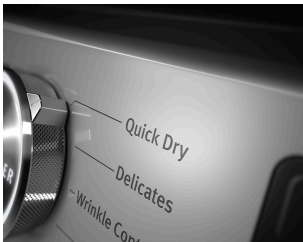

MGD5630H

FRONT LOAD GAS DRYER WITH EXTRA
POWER AND QUICK DRY CYCLE - 7.3 CU. FT.

Dimensions: h: 38.75" w: 27" d: 30.75"

Colors: Metallic Slate White

START THE CONVERSATION

How often do you find that your pockets or inseams are damp when you pull them from the dryer?

TOP FEATURES

1

EXTRA POWER BUTTON

When heavy jeans get mixed in the dryer with thin shirts, push the Extra Power button to help get thick fabrics, pockets, hems and seams drier the first time.(1) This feature helps prevent underdrying mixed loads by adding extra time to any cycle. Monitor and control your appliance when you're away from home.(2) Receive notifications and alerts that help you manage laundry, avoid unnecessary service calls, maintain your machine and help ensure dependable...

2

ADVANCED MOISTURE SENSING

With additional power from the industry-exclusive extra moisture sensor, Advanced Moisture Sensing monitors inside moisture and air temperatures to help evenly and completely dry heavy loads.