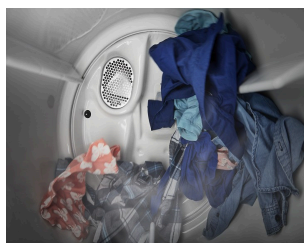

3

STEAM-ENHANCED DRYER

Harnesses the power of steam to help refresh clothes.