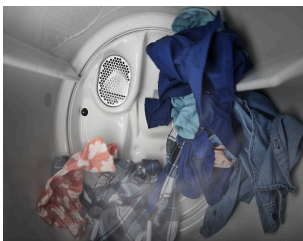

3

STEAM-ENHANCED DRYER

Harnesses the power of steam to help refresh clothes.