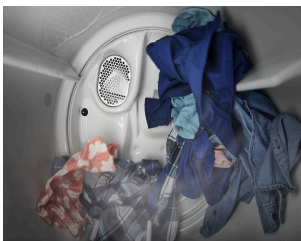

3

STEAM-ENHANCED DRYER

Harnesses the power of steam to help refresh clothes.