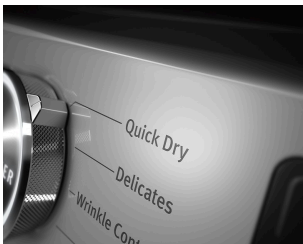

MGD6630H

FRONT LOAD GAS DRYER WITH EXTRA
POWER AND QUICK DRY CYCLE - 7.3 CU. FT.

Dimensions: h: 38.75" w: 27" d: 30.75"

Colors: Metallic Slate White

START THE CONVERSATION

How often do you find that your pockets or inseams are damp when you pull them from the dryer?

TOP FEATURES

1

EXTRA POWER BUTTON

When heavy jeans get mixed in the dryer with thin shirts, push the Extra Power button to help get thick fabrics, pockets, hems and seams drier the first time.(1) This feature helps prevent underdrying mixed loads by adding extra time to any cycle. Monitor and control your appliance when you're away from home.(2) Receive notifications and alerts that help you manage laundry, avoid unnecessary service calls, maintain your machine and help ensure dependable...

2

QUICK DRY CYCLE

Dry a small load fast with the Quick Dry cycle, which pairs nicely with the Quick Wash cycle on select Maytag® washers to get clothes ready in no time.

3

STEAM-ENHANCED DRYER

These dryers use steam to help prevent wrinkles so your clothes come out looking their best. Look for steam-enhanced cycles and options to help prevent wrinkles, refresh clothes and reduce static.

DID YOU KNOW?

When heavy jeans get mixed in the dryer with thin shirts, push the Extra Power button to help get thick fabrics, pockets, hems and seams drier the first time.(1)
(1)Results may vary based on load size and type.