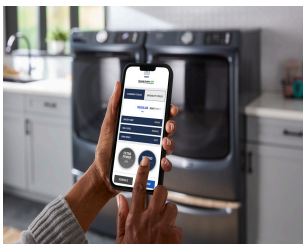

3

SMART APPLIANCE

Stay in control and efficiently manage laundry from anywhere. Remotely start or stop your appliance and get end of cycle notifications so no load is left behind.*

*WiFi & App Required. Features subject to change. Details and privacy info at maytag.com/connect. Appliance must be set to remote enable.