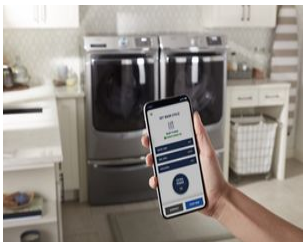

### EXTRA POWER BUTTON

When heavy jeans get mixed in the dryer with thin shirts, push the Extra Power button to help get thick fabrics, pockets, hems and seams drier the first time.(1) This feature helps prevent underdrying mixed loads by adding extra time to any cycle. Monitor and control your appliance when you're away from home.(2) Receive notifications and alerts that help you manage laundry, avoid unnecessary service calls, maintain your machine and help ensure dependable...