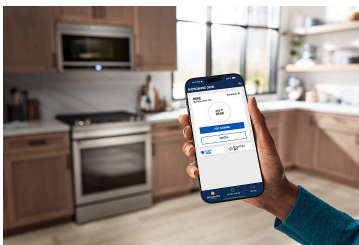

MMMF8030P

FLUSH MOUNT OVER-THE-RANGE TOASTER
OVEN COMBINATION - 1.1 CU. FT.

Dimensions: h: 17.875" w: 30" d: 12.75"

Colors:  Fingerprint Resistant Stainless Steel

START THE CONVERSATION

How do you currently toast your favorite favorite foods?

TOP FEATURES

1

TOAST

Toast up your favorites with toast settings from Light to Dark

2

BAKE

Bake everything from dinner to dessert

3

SMART APPLIANCE

Manage cooking from anywhere with smart features

DID YOU KNOW?

Reduce your Kitchen's appliance footprint by combining your microwave and toaster oven into one appliance! This is especially appealing if space is at a premium

HOW TO DEMONSTRATE

TOAST

On the microwave, point to the Toast function, then open the door and place the Toast pan in the rack position 1. Speak to the different options you can use this mode for: sliced bread, bagels, frozen waffles, or manually toast things like chicken nuggets, french fried or a frozen stick. Tell them, the toast function allows them to clear counterspace with a microwave that can now toast.