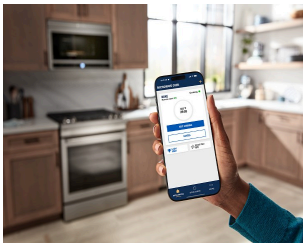

TOP FEATURES

1

TOAST

Toast up your favorites with toast settings from Light to Dark

2

BAKE

Bake everything from dinner to dessert

3

SMART APPLIANCE

Manage cooking from anywhere with smart features

DID YOU KNOW? Reduce your Kitchen's appliance footprint by combining your microwave and toaster oven into one appliance! This is especially appealing if space is at a premium

HOW TO DEMONSTRATE

TOAST

On the microwave, point to the Toast function, then open the door and place the Toast pan in the rack position 1. Speak to the different options you can use this mode for: sliced bread, bagels, frozen waffles, or manually toast things like chicken nuggets, french fried or a frozen stick. Tell them, the toast function allows them to clear counterspace with a microwave that can now toast.