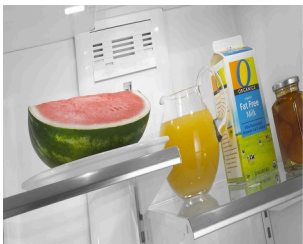

START THE CONVERSATION

How long do you keep the refrigerator doors open when choosing what to eat?

TOP FEATURES

1

POWERCOLD® FEATURE

Get everything in your refrigerator back to nice and cold, nice and quick, with the PowerCold® feature.

2

BRIGHTSERIES™ LED LIGHTING

Keep food looking as good as it tastes. Light is cast inside the refrigerator so food looks like it's supposed to.

3

UP-FRONT ELECTRONIC TEMPERATURE CONTROLS

Choose the ideal temperature for your refrigerator and freezer with electronic temperature controls.