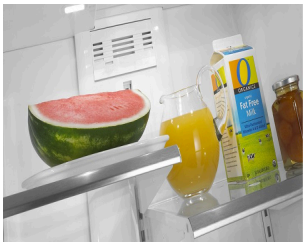

### BRIGHTSERIES™ LED LIGHTING

Keep food looking as good as it tastes. Light is cast inside the refrigerator so food looks like it's supposed to.