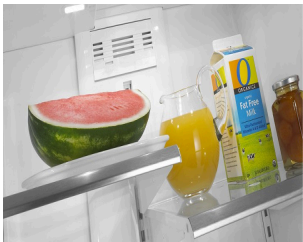

2

EVENAIR™ COOLING TOWER

Keep groceries at the right temperature with more effectively distributed cold air.

3

BRIGHTSERIES™ LED LIGHTING

Keep food looking as good as it tastes. Light is cast inside the refrigerator so food looks like it's supposed to.