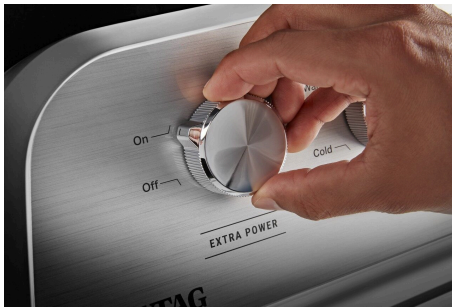

DID YOU KNOW?

Extra Power starts with a high detergent concentration cold-water soak to tackle organic, protein-based stains like blood or coffee. Throughout the cycle, Extra Power adds more agitation time and action along with warmer water to power through tough, oil-based stains like grease and make-up. The increased water temperature and wash...

HOW TO DEMONSTRATE

EXTRA POWER

Explore the 5-knob console of this washer and highlight the Extra Power Knob. Let your customers know that Extra Power can be added to any cycle to boost stain-fighting performance.

ADDITIONAL PRODUCTS TO CONSIDER

Be sure to tune into your customers' shopping priorities to bundle products across categories