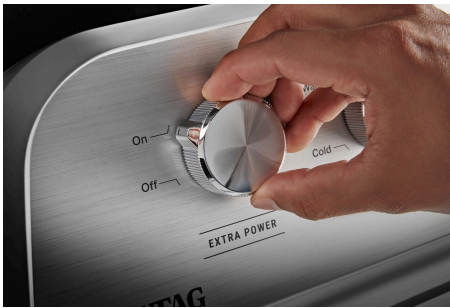

DID YOU KNOW?

Extra Power starts with a high detergent concentration cold-water soak to tackle organic, protein-based stains like blood or coffee. Throughout the cycle, Extra Power adds more agitation time and action along with warmer water to power through tough, oil-based stains like grease and make-up. The increased water temperature and wash...

HOW TO DEMONSTRATE

EXTRA POWER

Explore the 5-knob console of this washer and highlight the Extra Power Knob. Let your customers know that Extra Power can be added to any cycle to boost stain-fighting performance.

ADDITIONAL PRODUCTS TO CONSIDER

Be sure to tune into your customers' shopping priorities to bundle products across categories