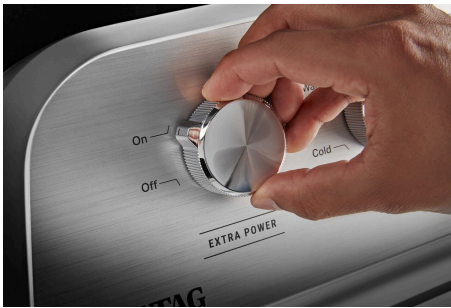

DID YOU KNOW?

Extra Power starts with a high detergent concentration cold-water soak to tackle organic, protein-based stains like blood or coffee. Throughout the cycle, Extra Power adds more agitation time and action along with warmer water to power through tough, oil-based stains like grease and make-up. The increased water temperature and wash...

HOW TO DEMONSTRATE

EXTRA POWER

Explore the 5-knob console of this washer and highlight the Extra Power Knob. Let your customers know that Extra Power can be added to any cycle to boost stain-fighting performance.

ADDITIONAL PRODUCTS TO CONSIDER

Be sure to tune into your customers' shopping priorities to bundle products across categories