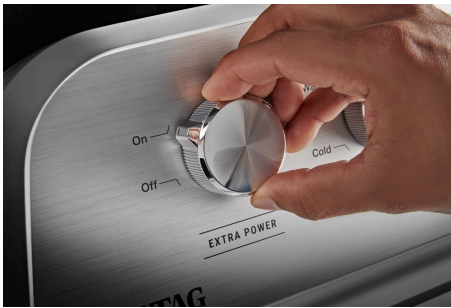

MVW5430M

TOP LOAD WASHER WITH EXTRA
POWER - 4.8 CU. FT.

Dimensions: h: 40.875" w: 27.75" d: 27"

Colors: White

START THE CONVERSATION

How do you tackle tough stains on delicate garments?

TOP FEATURES

1

EXTRA POWER

Extra Power boosts stain fighting on any wash cycle.

2

BUILT-IN WATER FAUCET

Rinses, spot treats or soaks clothes with a cold water stream right in the washer.

3

POWER™ IMPELLER

Helps dissolve soils with vigorous wash motions

DID YOU KNOW?

Extra Power starts with a high detergent concentration cold-water soak to tackle organic, protein-based stains like blood or coffee. Throughout the cycle, Extra Power adds more agitation time and action along with warmer water to power through tough, oil-based stains like grease and make-up. The increased water temperature and wash...

HOW TO DEMONSTRATE

EXTRA POWER

Explore the 5-knob console of this washer and highlight the Extra Power Knob. Let your customers know that Extra Power can be added to any cycle to boost stain-fighting performance.