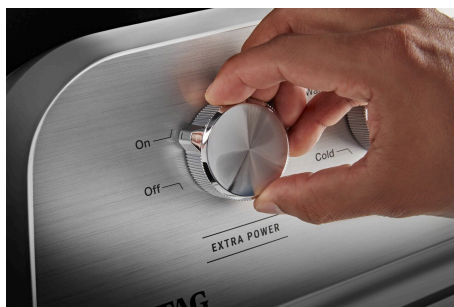

1

EXTRA POWER

Extra Power boosts stain fighting on any wash cycle with an intense pre-wash and extra agitation so you can walk away while stains wash away.

2

BUILT-IN WATER FAUCET

The built-in water faucet is engineered for the extra dirty. Access a cold water stream to rinse away loose soils as clothes go in or fill the tub for up to a three-hour soak before the cycle begins. Delay the start of the wash cycle to take loads straight from soaking to washing without coming back to the washer.

3

POWER™ AGITATOR

Trust the Power™ agitator to knock the stubborn out of stains. A 360-degree wash action keeps clothes moving to help break up messes. This Power™ agitator also features a fabric softener dispenser.

DID YOU KNOW?

Extra Power starts with a high detergent concentration cold-water soak to tackle organic, protein-based stains like blood or coffee. Throughout the cycle, Extra Power adds more agitation time and action along with warmer water to power through tough, oil-based stains like grease and make-up. The increased water temperature and wash...

HOW TO DEMONSTRATE

EXTRA POWER

Explore the 5-knob console of this washer and highlight the Extra Power Knob. Let your customers know that Extra Power can be added to any cycle to boost stain-fighting performance.