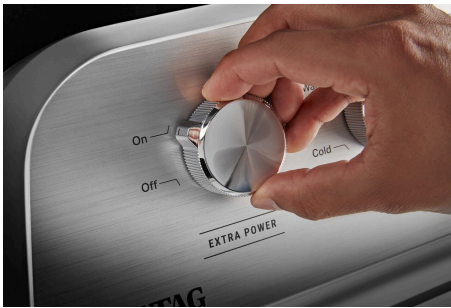

MVW5435P

TOP LOAD WASHER WITH EXTRA
POWER - 4.7 CU. FT.

Dimensions: h: 40.875" w: 27.75" d: 27"

Colors: Volcano Black White

START THE CONVERSATION

How do you tackle tough stains on delicate garments?

TOP FEATURES

1

EXTRA POWER

Extra Power boosts stain fighting on any wash cycle.

2

BUILT-IN WATER FAUCET

Rinses, spot treats or soaks clothes with a cold water stream right in the washer.

3

POWER™ AGITATOR

Uses 360-degree wash action to break up messes + features a fabric softener dispenser.

DID YOU KNOW?

Extra Power starts with a high detergent concentration cold-water soak to tackle organic, protein-based stains like blood or coffee. Throughout the cycle, Extra Power adds more agitation time and action along with warmer water to power through tough, oil-based stains like grease and make-up. The increased water temperature and wash...

HOW TO DEMONSTRATE

EXTRA POWER

Explore the 5-knob console of this washer and highlight the Extra Power Knob. Let your customers know that Extra Power can be added to any cycle to boost stain-fighting performance.