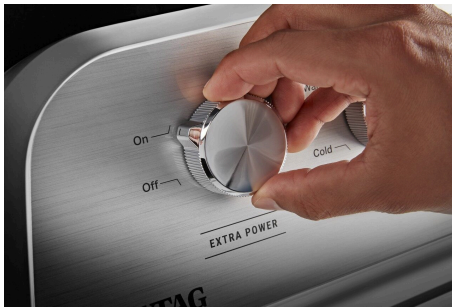

MVW5435P

TOP LOAD WASHER WITH EXTRA
POWER - 4.7 CU. FT.

Dimensions: h: 40.875" w: 27.75" d: 27"

Colors: Volcano Black White

START THE CONVERSATION

How do you tackle tough stains on delicate garments?

TOP FEATURES

1

EXTRA POWER

Extra Power boosts stain fighting on any wash cycle.

2

BUILT-IN WATER FAUCET

Rinses, spot treats or soaks clothes with a cold water stream right in the washer.

3

POWER™ AGITATOR

Uses 360-degree wash action to break up messes + features a fabric softener dispenser.

DID YOU KNOW?

Extra Power starts with a high detergent concentration cold-water soak to tackle organic, protein-based stains like blood or coffee. Throughout the cycle, Extra Power adds more agitation time and action along with warmer water to power through tough, oil-based stains like grease and make-up. The increased water temperature and wash...

HOW TO DEMONSTRATE

EXTRA POWER

Explore the 5-knob console of this washer and highlight the Extra Power Knob. Let your customers know that Extra Power can be added to any cycle to boost stain-fighting performance.