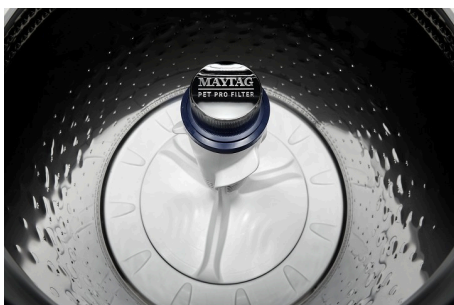

1

PET PRO FILTER

The Pet Pro Filter is built into the agitator and designed to remove pet hair from the wash water.

2

PET PRO OPTION

Activates the Pet Pro Filter by unleashing additional wash water, agitation time and delivering a deep rinse.

3

BUILT-IN WATER FAUCET

Access to a cold water stream at the push of a button for a quick rinse or long soak

DID YOU KNOW?

63% of US households have cats or dogs. In fact, there are more households with "fur babies" than human children. We love our furry friends, but 73% of pet owners state that pet hair is a substantial problem.

*American Pet Products Association

HOW TO DEMONSTRATE

PET PRO FILTER

Open the lid of this Maytag(R) washer on your sales floor to show customers the Pets Pro Filter built into the agitator. Remove the filter to show how easy it is to clean. Let your customers know that the Pets Pro Filter captures pet hair in the washer as the agitator rotates, removing 5x more pet hair than traditional agitator models.*