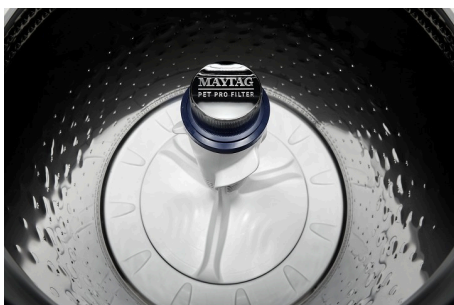

DID YOU KNOW?

63% of US households have cats or dogs. In fact, there are more households with "fur babies" than human children. We love our furry friends, but 73% of pet owners state that pet hair is a substantial problem.

*American Pet Products Association

HOW TO DEMONSTRATE

PET PRO FILTER

Open the lid of this Maytag(R) washer on your sales floor to show customers the Pets Pro Filter built into the agitator. Remove the filter to show how easy it is to clean. Let your customers know that the Pets Pro Filter captures pet hair in the washer as the agitator rotates, removing 5x more pet hair than traditional agitator models.*

*Comparing Normal cycle with Pet Pro Filter and option to cycle using traditional agitator without Pet Pro Filter and option. Results will vary based on fabric and type of pet hair.

ADDITIONAL PRODUCTS TO CONSIDER

Be sure to tune into your customers' shopping priorities to bundle products across categories