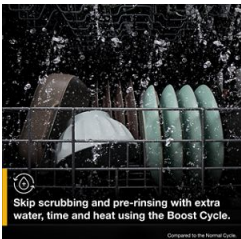

57 DBA

Keep your kitchen quiet during cleanup with a low sound level

2

HEAVY CYCLE

Clean heavily soiled messes with the Heavy Cycle

3

BOOST CYCLE

Skip scrubbing and pre-rinsing with the Boost Cycle