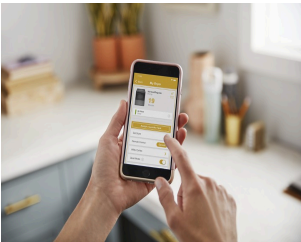

2

SMART APPLIANCE

Connect to more. Enjoy smart features that help you streamline your laundry routine and keep your day moving. No subscription required.*

*Appliance must be set to remote enable. WiFi & App Required. Features subject to change. Details and privacy info at whirlpool.com/connect.