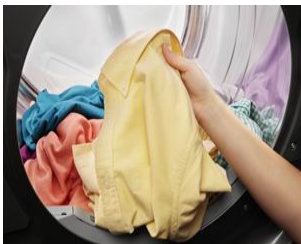

Whirlpool®

WGD4850H

**7.0 CU. FT. TOP LOAD GAS DRYER WITH
AUTODRY™ DRYING SYSTEM**

Dimensions: h: 43" w: 29" d: 28.25"

Colors: White

START THE CONVERSATION

What items do you not dry in the dryer to help ensure they last longer?

TOP FEATURES

1

AUTODRY™ DRYING SYSTEM

Helps prevent overdrying by stopping the cycle when clothes are dry.

2

WRINKLE SHIELD™ OPTION

Intermittent tumbling after the dryer cycle ends helps keep wrinkles from setting into clean clothes.