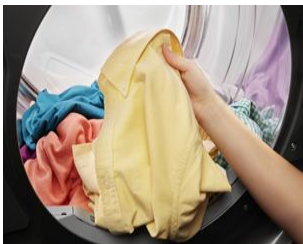

Whirlpool®

WGD4950H

**7.0 CU. FT. TOP LOAD GAS DRYER WITH
AUTODRY™ DRYING SYSTEM**

Dimensions: h: 43" w: 29" d: 28.25"

Colors: White

START THE CONVERSATION

What items do you not dry in the dryer to help ensure they last longer?

TOP FEATURES

1

AUTODRY™ DRYING SYSTEM

Helps prevent overdrying by stopping the cycle when clothes are dry.

2

WRINKLE SHIELD™ OPTION

Intermittent tumbling after the dryer cycle ends helps keep wrinkles from setting into clean clothes.