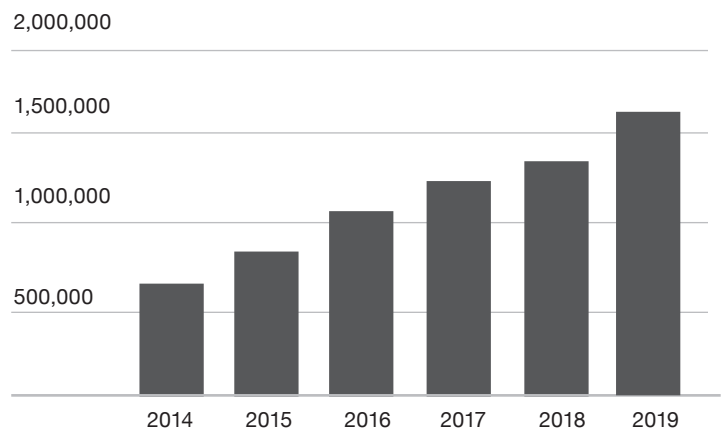

Their purchase should fit their needs but still be priced to fit their budget. The WRQA59CNKZ is priced competitively against other 4-Door offerings.

Why Counter-Depth?

COUNTER DEPTH TRENDED UNIT SALES: 2014-2019