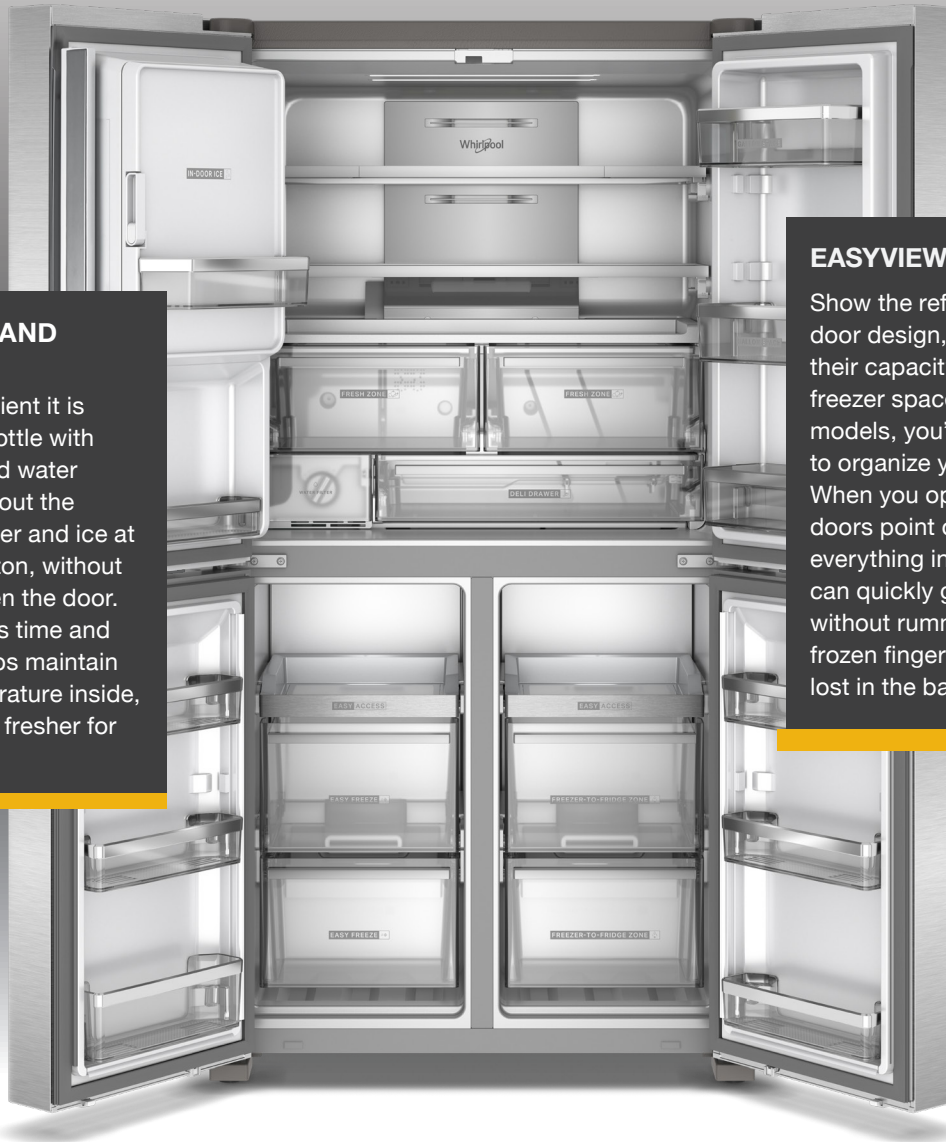

DEMOS

WRCQ7836R Z

IN-DOOR-ICE® AND WATER

Show how convenient it is to fill up a water bottle with the exterior ice and water dispenser. Talk about the freshly filtered water and ice at the touch of a button, without ever having to open the door. This not only saves time and effort but also helps maintain the optimal temperature inside, keeping your food fresher for longer.

EASYVIEW™ FREEZER

Show the refrigerator's double-door design, and how it will solve their capacity problems. With more freezer space than French door models, you'll have ample room to organize your frozen goods. When you open the wide-opening doors point out the clear view of everything inside. Ask them if they can quickly grab what they need without rummaging. No more frozen fingers or forgotten items lost in the back!

FREEZER-TO-FRIDGE ZONE

Show how this innovative refrigerator offers a customizable solution. Simply adjust the temperature settings of the lower two compartments on the console to create either more freezer or refrigerator space as needed. Whether you're stocking up on frozen meals for the week or need extra room for produce, this flexible feature ensures you have the right amount of space at the right time.

FIND MORE APPLIANCE SALES RESOURCES AT [LEARNWHIRLPOOL.COM](https://www.learnwhirlpool.com)

Whether you seek educational courses, documents, lineups, or videos, LearnWhirlpool is that one source for appliance sales materials for Whirlpool®, Maytag®, KitchenAid®, and Amana® products.