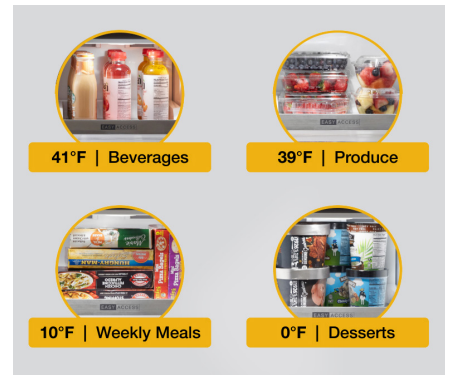

TRIPLE EVAPORATION SYSTEM

Three different sensors monitor fridge and freezer temperatures to help keep your food fresh and tasty for as long as possible.

IN-DOOR-ICE® AND WATER

Get instant access to freshly filtered water and ice without having to open the freezer door.

ADJUSTABLE SHELVES

Make room for wide and tall items with Adjustable Shelves that can be easily moved up and down without having to remove any items.

CUSTOM TEMPERATURE CONTROL

Keep frozen food at just the right temperature with multiple temperature settings, from frozen veggies and meat to keeping ice cream scoopable.