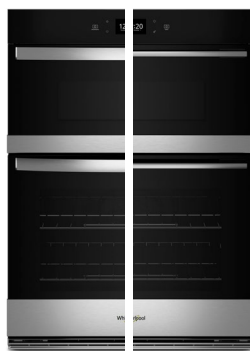

WOEC50/5930L

- 1.4 Cu. Ft. Microwave; 5.0 Cu. Ft. Oven
- + **Voice Control with Smart Home Assistant***
- + **Air Fry Mode when Connected***
- + **Fan Convection**
- + **Adjustable Self Clean with Steam**
- + **3.5" Touchscreen**
- FIT System Limited Guarantee**
- + **Handle Option (Z)**