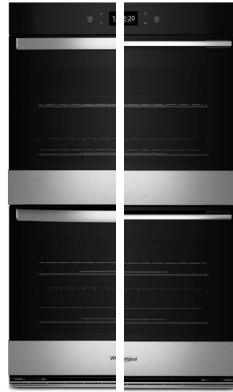

WOED50/5930L

- 5.0 Cu. Ft. (upper) 5.0 Cu. Ft. (lower)
- + **Voice Control with Smart Home Assistant***
- + **Air Fry Mode when Connected***
- + **Fan Convection**
- Adjustable Self Clean with Steam
- + **3.5" Touchscreen**
- FIT System Limited Guarantee**
- + **Handel Option (Z)**