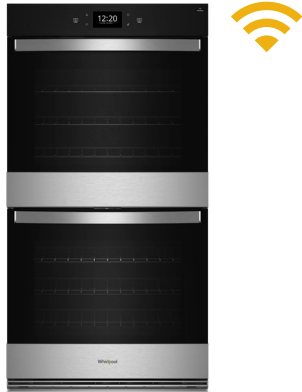

WOED50/5930L

- 5.0 Cu. Ft. (upper) 5.0 Cu. Ft. (lower)
- + **Voice Control with Smart Home Assistant***
- + **Air Fry Mode when Connected***
- + **Fan Convection**
- Adjustable Self Clean with Steam
- + **3.5" Touchscreen**
- FIT System Limited Guarantee**
- + **Handel Option (Z)**