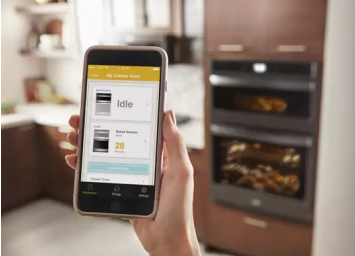

WHIRLPOOL® 5.7 TOTAL CU. FT. COMBO WALL OVEN WITH AIR FRY WHEN CONNECTED*

Dimensions: h: 41 3/4" w: 26 3/4" d: 26 7/16"

Colors: Black White

Fingerprint Resistant Stainless Steel

WOEC5027L

START THE CONVERSATION

How often do you use your smartphone to help you tackle your to-do list, like looking up recipes or setting a kitchen timer?

TOP FEATURES

1

SMART WALL OVEN

Tackle your to-do list with smart features built for multitasking

2

6-IN-1 WALL OVEN WITH FAN CONVECTION

Cook however you want with 6 cooking modes in one wall oven

3

AIR FRY MODE WHEN CONNECTED

Air fry your favorite foods right in the oven

DID YOU KNOW?

HOW TO DEMONSTRATE

Smart Wall Oven

Take out your phone and pull up the Whirlpool App for your customers. Show them how to set their oven, set a timer, or monitor cooking allowing them to multitask while preparing dinner.