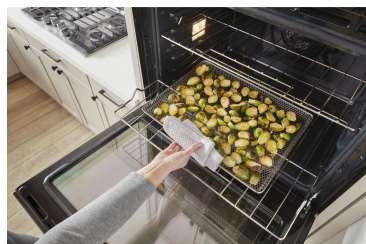

WHIRLPOOL® 5.0 CU. FT. SINGLE SMART WALL OVEN WITH AIR FRY

Dimensions: w: 29 3/4" d: 26 7/16"

Colors:  Black Stainless Steel with PrintShield™ Finish

 Fingerprint Resistant Stainless Steel

WOES7030P

START THE CONVERSATION

When thinking about, or tackling your daily tasks, are you looking for versatility when it comes to cooking?

TOP FEATURES

1

8-IN-1 WALL OVEN WITH AIR FRY

Cook however you want with 8 cooking modes in one wall oven

2

SMART WALL OVEN

Tackle your to-do list with smart features built for multitasking

3

AIR FRY MODE

Air fry your favorite foods right in the oven without preheating

DID YOU KNOW?

Wall ovens great options if you're looking to maximize the space in your kitchen. You have great flexibility in terms of appliance placement. Put your oven there and your cooktop here and you'll avoid kitchen crowding, especially around the holidays.

HOW TO DEMONSTRATE

8-in-1 Wall Oven with Air Fry

Show the 8 different cooking modes on the oven, including Air Fry Mode, that allow for flexible options for different cooking needs

ADDITIONAL PRODUCTS TO CONSIDER