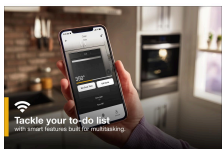

Whirlpool®

WOS52ES4M

2.9 CU. FT. 24 INCH CONVECTION WALL OVEN

Dimensions: h: 27.9375" w: 23.4375" d: 22.375"

Colors: Black Fingerprint Resistant Stainless Steel

White

START THE CONVERSATION

What space limitations do you have within your kitchen?

TOP FEATURES

1

SMALL SPACE SOLUTION

A small space oven that lets you cook full-size meals.

2

SMART WALL OVEN (24)

Tackle your to-do list with smart features built for multitasking
*U.S. only. The appliance must be set to remote enable. WiFi & App Required.
Features are subject to change. Details and privacy info at whirlpool.com/connect.