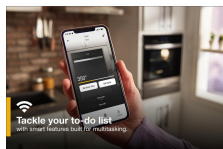

Whirlpool®

WOS52ES4M

2.9 CU. FT. 24 INCH CONVECTION WALL OVEN

Dimensions: h: 27.9375" w: 23.4375" d: 22.375"

Colors: Black Fingerprint Resistant Stainless Steel

White

START THE CONVERSATION

What space limitations do you have within your kitchen?

TOP FEATURES

1

SMALL SPACE SOLUTION

A small space oven that lets you cook full-size meals.

2

SMART WALL OVEN (24)

Tackle your to-do list with smart features built for multitasking
*U.S. only. The appliance must be set to remote enable. WiFi & App Required.
Features are subject to change. Details and privacy info at whirlpool.com/connect.