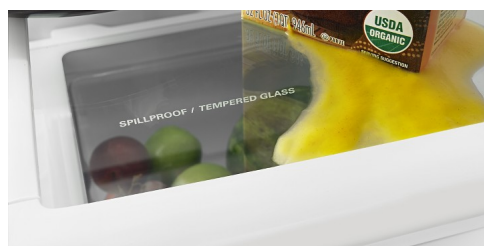

TOP FEATURES

1

FINGERPRINT RESISTANT

Hide fingerprints and smudges with steel that easily wipes clean. Available in Sunset Bronze, Black Stainless Steel and Stainless Steel finishes.

2

COMPACT 30" WIDTH

Get french door features with a 30" wide footprint.

3

SPILLPROOF GLASS SHELVES

Simplify cleanup with adjustable and opaque shelves that help contain spills and prevent liquids from leaking below.