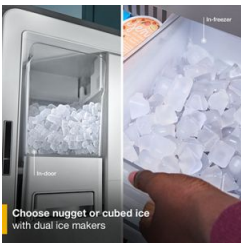

Whirlpool®

WRFC7436T

WHIRLPOOL® 36-INCH TRUE COUNTER DEPTH 3-DOOR FRENCH DOOR REFRIGERATOR WITH NUGGET ICE - 23.4 CU. FT.

Dimensions: h: 69.875" w: 35.625" d: 31.4375"

Colors:

START THE CONVERSATION

Do you enjoy the chewable nugget ice you get from restaurants like Sonic or Chick-Fil-A?

TOP FEATURES

1

NUGGET ICE MAKER

The industry's first in-door nugget ice maker. Giving you dispensable nugget ice directly to your refrigerator

2

MAXIMUM ORGANIZATION. MINIMUM CLUTTER.

Maximize organization and minimize clutter with smart storage and a large capacity. 7 unique storage zones, including EasyReach Zone, EasyView Drawers, Prep & Store Bins and Pizza Pocket make it easy for your family to find and fit the foods they love.

3

DUAL ICE MAKERS

Get both nugget ice and cubed ice whenever you want. Use the in-door maker for your daily dispensable nugget ice. Or use the built-in freezer maker for traditional cubed ice, perfect for filling coolers or hosting.

Choose nugget or cubed ice with dual ice makers

DID YOU KNOW?

Many consumers have a specialty nugget ice maker that takes up space on their countertop.

HOW TO DEMONSTRATE

NUGGET ICE MAKER

If this unit is powered on your floor- procure a Flojet pump and bottled water to run this so it produces ice. Then dispense some for your customer as you talk about its desirability.