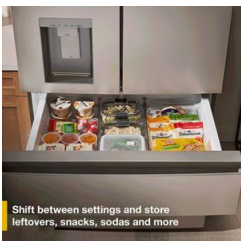

3

FLEXIBLE TEMPERATURE DRAWER

The Flexible Temperature Drawer lets you shift between three temperature settings to store leftovers, sodas and juices and deli items at the touch of a button.