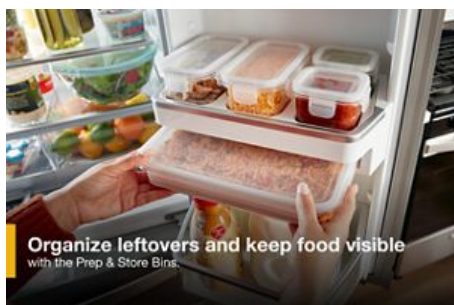

Whirlpool®

WRMF7736P

**36-INCH WIDE 4 DOOR REFRIGERATOR
WITH PREP AND STORE BINS - 26 CU. FT.**

Dimensions: h: 70.125" d: 36.375"

Colors:  Black Stainless Finish

 Fingerprint Resistant Stainless Steel

START THE CONVERSATION

Do you prepare meals ahead of time and need a variety of storage sizes for ingredients?

TOP FEATURES

Organize leftovers and keep food visible
With the Prep & Store Bins

1

PREP & STORE BINS

Prep & Store Bins help organize your fridge and keep food visible

2

PREP & STORE SHELF

This shelf keeps your snacks and leftovers visible and accessible

3

REFRIGERATED EXTERIOR DRAWER

Keep items in easy reach with the Refrigerated Exterior Drawer

DID YOU KNOW? Families want convenience and efficiency that allow them to easily focus on healthy eating at their fingertips.

HOW TO DEMONSTRATE

PREP & STORE BINS

Lift the bins out of the Prep and Store Shelf and highlight the 3 sizes available

ADDITIONAL PRODUCTS TO CONSIDER

Be sure to tune into your customers' shopping priorities to bundle products across categories